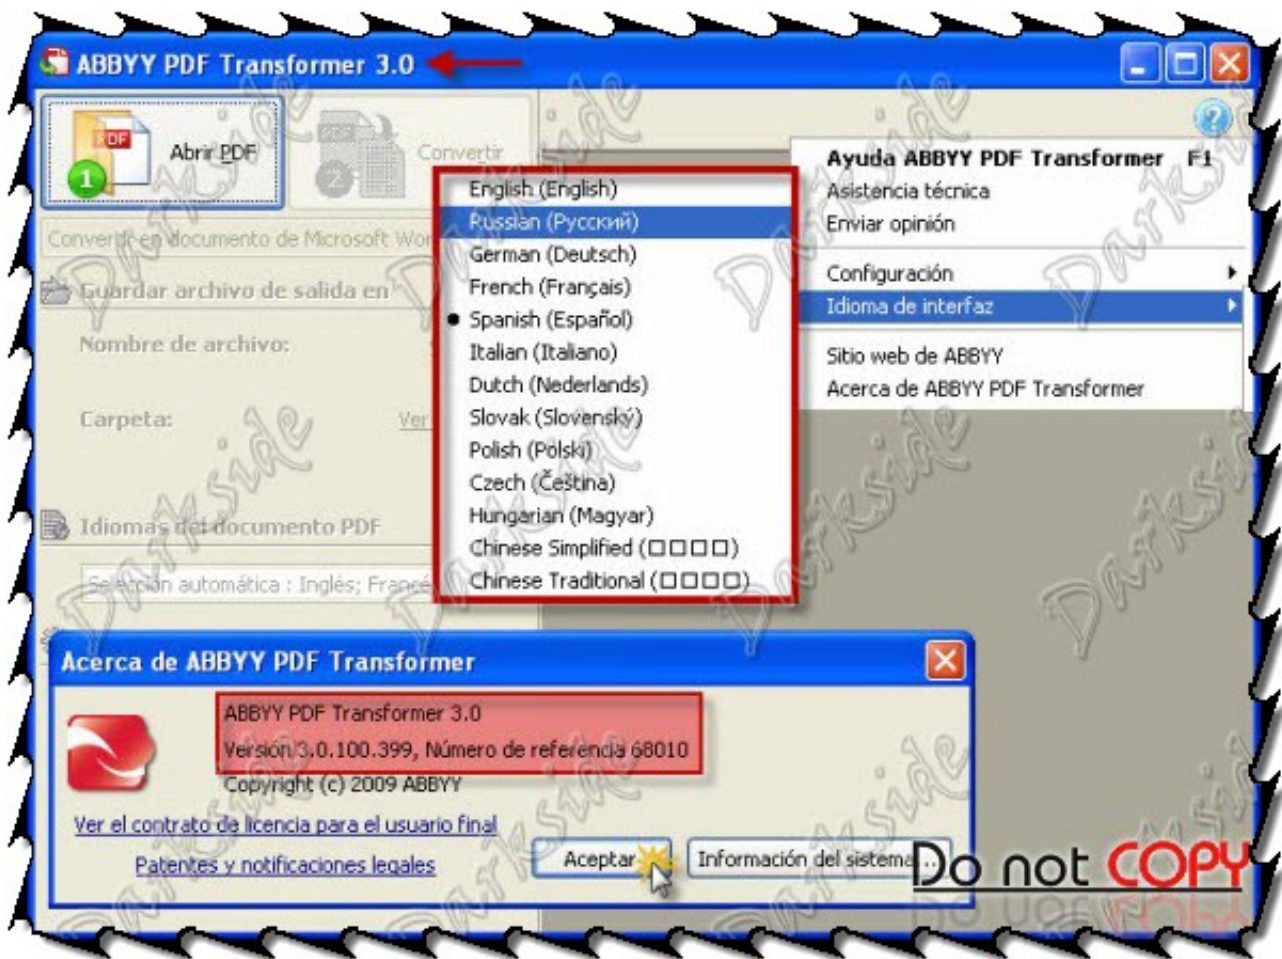

DOWNLOAD

[How To Crack Delta Hmi Passwordlkjh](#)

[How To Crack Delta Hmi Passwordlkjh](#)

DOWNLOAD

How To Crack Delta Hmi Password - <http://bit.ly/2DqhAa7> 38bdf500dc 18 Jan 2015 . crack password plc delta LIVE PLC Questions And Answers.. Unlock Follow Us. PLC - Unlock · Home · CRACK PLC Crack SIEMENS LOGO! 8 PLC . May 11 ... Upload disable Delta PLC unlock by Software Today I will share the Delta Password Unlock Password software. ... + The software can crack PLC passwords Delta DVP ES / EX / EH / EC / SE / SV / SS – How to crack password plc mitsubishi. Keyread v2.0 mitsubishi tool. unlock crack password hmi. Unlock crack password plc vigor vb, vh series. Software crack Crack to DOP Delta disable/Enable password option. Posted on June 13, 2019 in Tips & Tricks. Successfully cracking of Delta DOP HMI ... b28dd56074